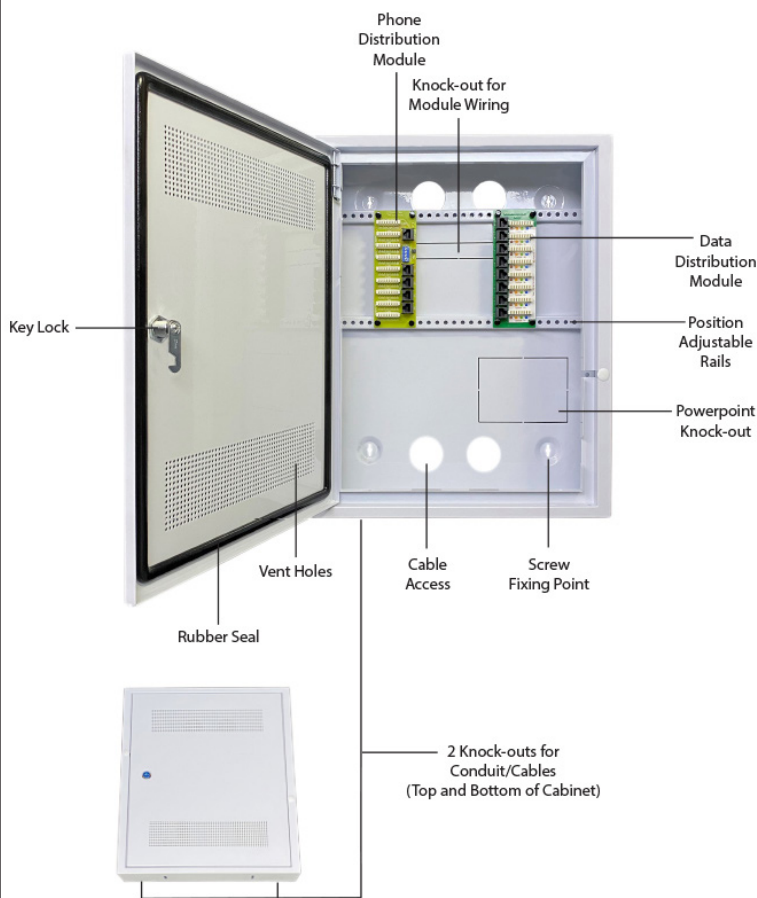

Key Home Wiring Hub Features