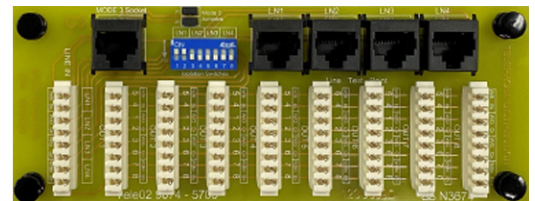

The Home Wiring Hubs made by Micron come in two sizes. The MHB7V Lockable Home Wiring Hub is 700 mm high, 400 mm wide and 100 mm deep. The smaller MHB5V Lockable Home Wiring Hub is 500 mm high, 460 mm wide and 100 mm deep.

Both Micron Home Wiring Hubs offer an optional Adjustable Trim Kit for flush wall mounting.

Key Home Wiring Hub Features

Home Hub Distribution Modules

MHMD6 Micron 8-Way CAT6 Data Distribution Module

MHMT Micron 8-Way Phone Distribution Module