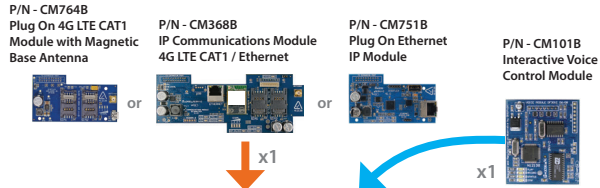

Solution 6000 System Components

Any one of the IP modules shown on the right can be installed. IP via Wi-Fi is available when the Wi-Fi keypad is used.

P/N - SW500B Upload/Download Software (V2.11 or higher)

NOW ON USB STICK

Panel supports direct RFRC-STR2 serial connection or via CM195.

P/N - CM195 Multi RF Receiver Interface

SMART DEVICE APPS

Smart device apps are available to enhance alarm reporting and provide real time control of system areas, outputs and doors etc. More information can be found in the app stores or on the MyAlarm web site at www.myalarm.com.au.

SMART CARD CREDENTIALS AND LAN READERS

Up to 16 keypad devices of any type can be installed on the Solution 6000 panel. This includes Keypads, Readers and Wiegand to LAN Interfaces.

Up to 8 zone expanders of any type can be connected to the system. When using Single or Alarm & Tamper EOL, the CM707B can be installed to provide 16 zones on the CM705B Expander. The CM707B cannot be installed when using split EOL monitoring.

Max panel zone count configuration is:
Single EOL = 136
Alarm & Tamper = 136
Split EOL = 144

Wiegand to LAN Interface can support 3rd party readers up to 40 bits.

The CM723B and CM724B can be easily installed inside the CM350, MW720B and MW730B enclosures.