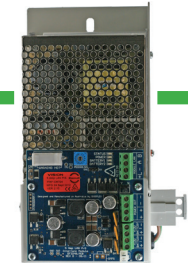

P/N - CM724B LAN 5 Amp P/S Module With Dual Battery Chargers (Export Model)